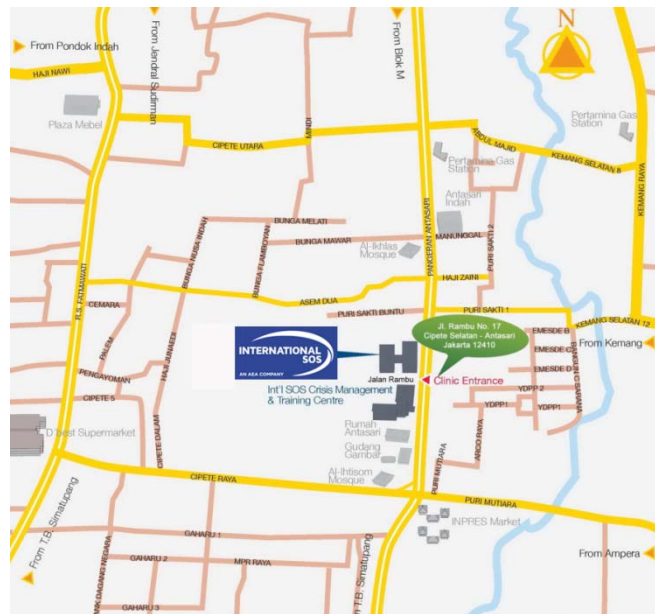

Please send your application with the recent photograph and career details to :

PT. Asih Eka Abadi (International SOS)

Human Resources Dept.

Jl.RAMBU No 17, RT 005 RW 06, Cipete Selatan, Jakarta Selatan 12410

10 – 14 Juli 2017

08.00 – 12.00 (Sesi I)
13.00 – 16.00 (Sesi II)

International SOS
Jl. Rambu No. 17
Cipete Selatan – Antasari
Jakarta Selatan

Hubungi :

Ruth

Tel : 021 – 7505973 ext 8730

Direct line : 021- 75998730